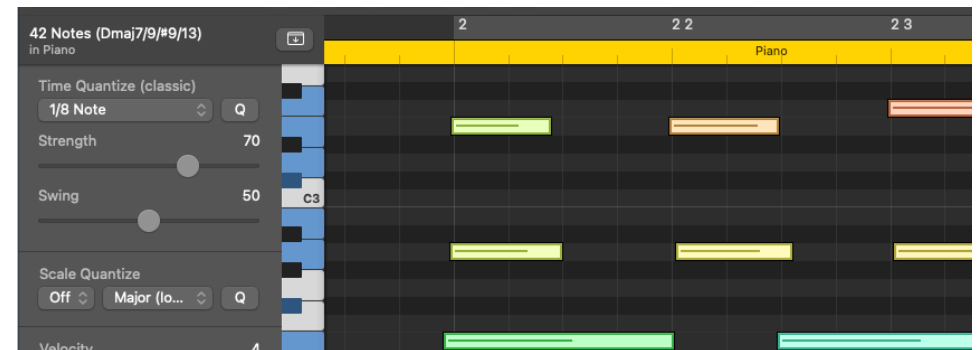

Logic Pro 音樂製作軟件 – 入門簡介

Apple 蘋果公司設計的音樂製作軟件，具備有作曲、編曲、錄音、混音功能，業界大量音樂人所選用的音樂製作軟件

The screenshot shows the Logic Pro interface with several key areas labeled:

- Control bar:** Located at the top, it contains playback controls (stop, play, record), tempo (61.1), time signature (4/4), and other project settings.
- Tracks area:** The central workspace showing a piano roll with various tracks like Verse Vocals, Vocal Stack, Dark Pad, and Custom Soft Piano.
- Inspector:** On the left, it displays the selected track's settings, including EQ, Compressor, and other parameters.
- Smart Controls:** At the bottom, it provides a visual representation of the track's parameters, such as Compression, EQ, Space, and Sends.

作曲、編曲 Composing, Arranging

用於「作曲、編曲」：

可用傳統方式接駁 Midi Keyboard/ Digital Piano，開設 Software Instrument Track，進行 MIDI 錄音

Quantize 功能：輕鬆將拍子未對齊的 MIDI Note 對齊

未進行 Quantize 的 MIDI Note

Quantize 整齊度 70 % 的 MIDI Note

Reverb 回音、殘響：調整 適量令聲音更自然

Delay 延遲：適量增加延遲，令音樂更多層次