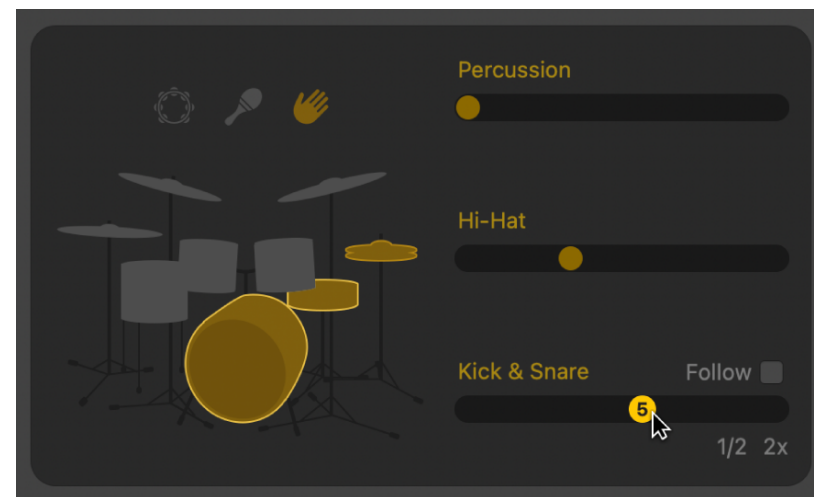

作曲、編曲 (Drummer Track)

Drummer Track : 超過10個不同音樂種類、不同風格的鼓手，智能地為你完成音樂「鼓」的部分