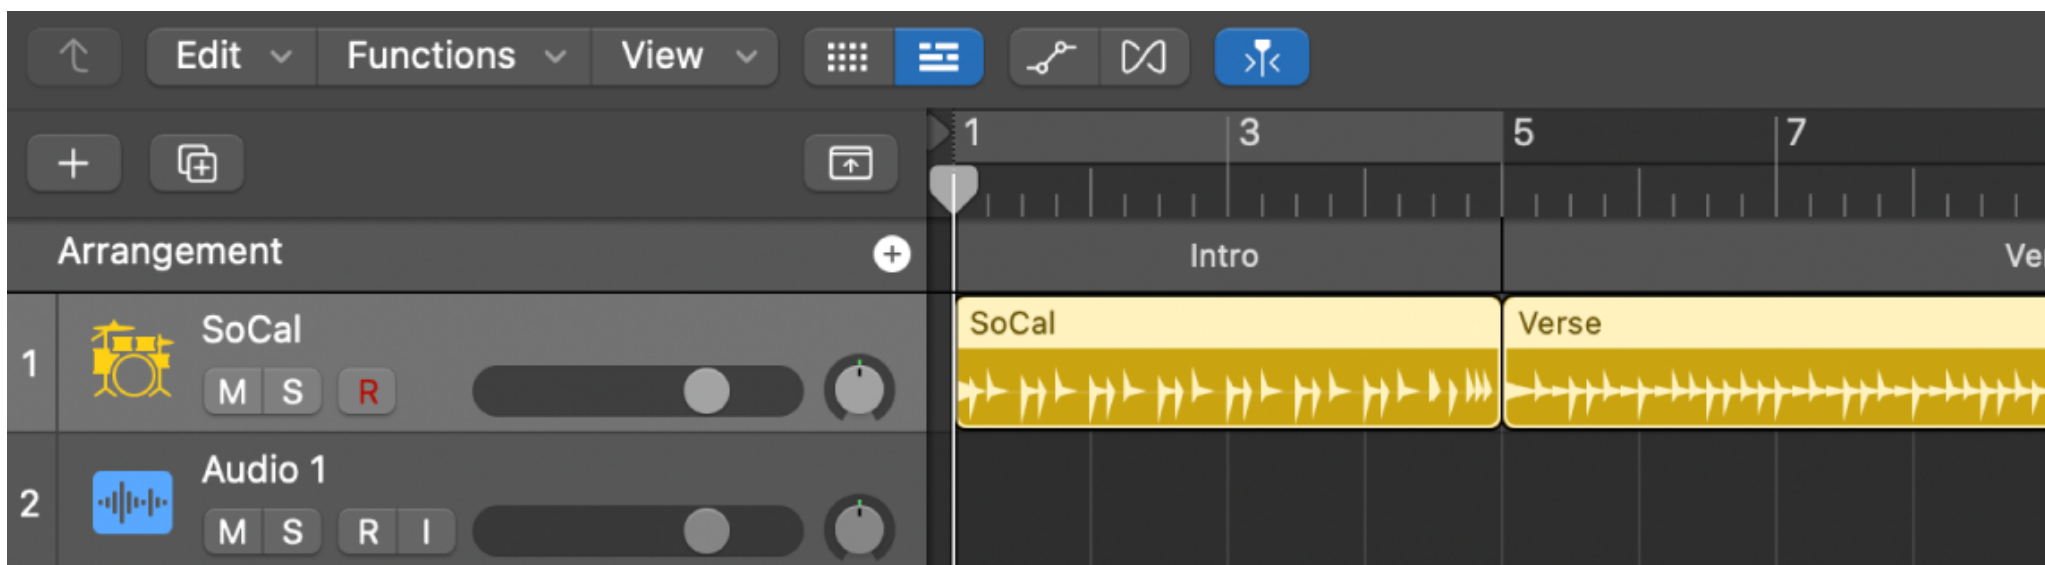

作曲、編曲 (Drummer Track)

Drummer Track : 超過10個不同音樂種類、不同風格的鼓手，智能地為你完成音樂「鼓」的部分