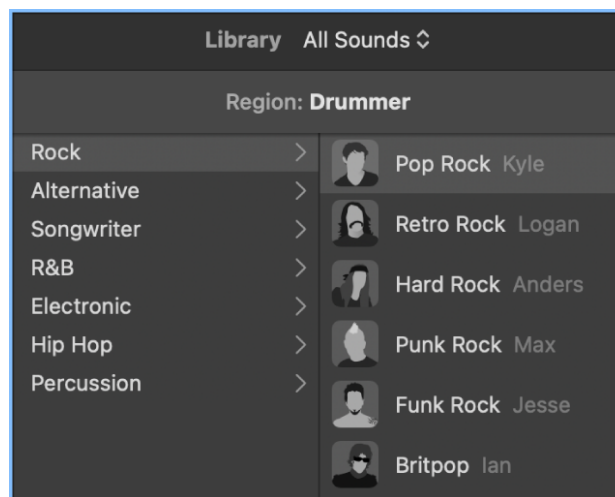

作曲、編曲 (Drummer Track)

Drummer Track : 超過10個不同音樂種類、不同風格的鼓手，智能地為你完成音樂「鼓」的部分