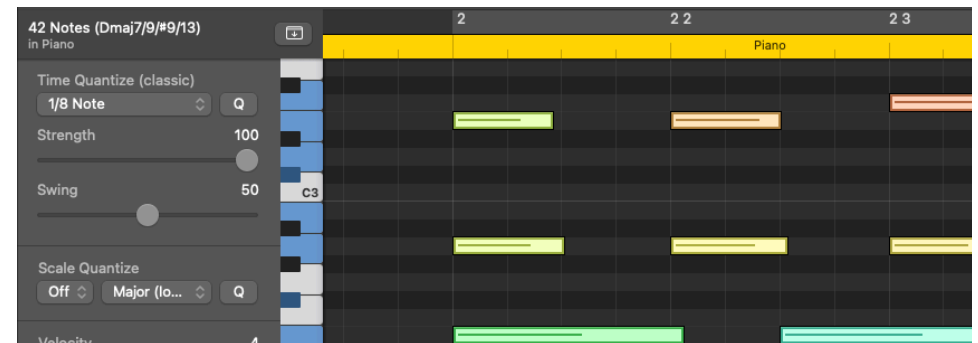

Logic Pro 音樂製作軟件 – 入門簡介

Apple 蘋果公司設計的音樂製作軟件，具備有作曲、編曲、錄音、混音功能，業界大量音樂人所選用的音樂製作軟件

The screenshot shows the Logic Pro interface with several key areas labeled:

- Control bar:** Located at the top, it contains playback controls (stop, play, record), tempo (61.1), time signature (4/4), and other project settings.
- Tracks area:** The central workspace showing a piano roll with various tracks like Verse Vocals, Vocal Stack, Dark Pad, and Custom Soft Piano.
- Inspector:** On the left, it displays the selected track's settings, including EQ, Compressor, and other parameters.
- Smart Controls:** At the bottom, it provides a visual representation of the track's parameters, such as Compression, EQ, Space, and Sends.

作曲、編曲 Composing, Arranging

用於「作曲、編曲」：

可用傳統方式接駁 Midi Keyboard/ Digital Piano，開設 Software Instrument Track，進行 MIDI 錄音

Quantize 功能：輕鬆將拍子未對齊的 MIDI Note 對齊

未進行 Quantize 的 MIDI Note

Quantize 整齊度 70 % 的 MIDI Note

Reverb 回音、殘響：調整 適量令聲音更自然

Delay 延遲：適量增加延遲，令音樂更多層次