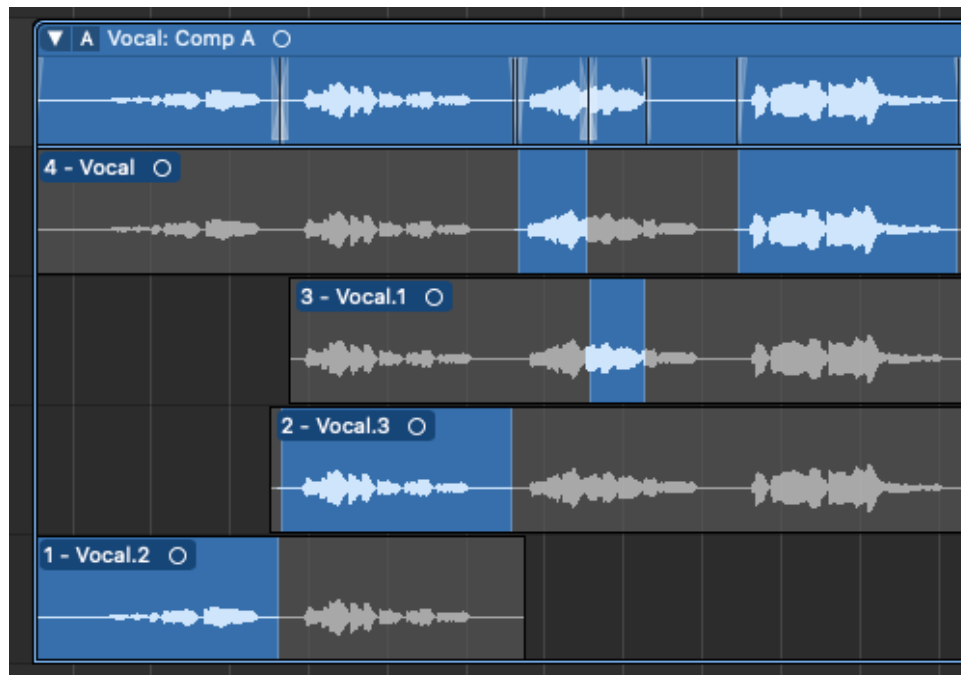

Logic Pro 音樂製作軟件 – 入門簡介

Apple 蘋果公司設計的音樂製作軟件，具備有作曲、編曲、錄音、混音功能，業界大量音樂人所選用的音樂製作軟件

The screenshot shows the Logic Pro interface with several key areas labeled:

- Control bar:** Located at the top, it contains playback controls (stop, play, record), tempo (61.1), time signature (4/4), and other project settings.
- Tracks area:** The central workspace showing a piano roll with various tracks like Verse Vocals, Vocal Stack, Dark Pad, and Custom Soft Piano.
- Inspector:** On the left, it displays the selected track's settings, including EQ, Compressor, and other parameters.
- Smart Controls:** At the bottom, it provides a visual representation of the track's parameters, such as Compression, EQ, Space, and Sends.

Quantize 整齊度 100 % 的 MIDI Note

作曲、編曲 (Drummer Track)

Drummer Track : 超過10個不同音樂種類、不同風格的鼓手，智能地為你完成音樂「鼓」的部分

Audio Track : 錄製各種咪高峰收到的聲音、人聲、各種樂器

Comping : 輕鬆地用 Audio Comp 來選擇、Edit 最好的錄音

EQ 音頻均衡器：調教音軌的高、中、低音

Compressor 壓縮器：調控音軌音量大少、以免音量過大

Reverb 回音、殘響：調整 適量令聲音更自然

Delay 延遲：適量增加延遲，令音樂更多層次